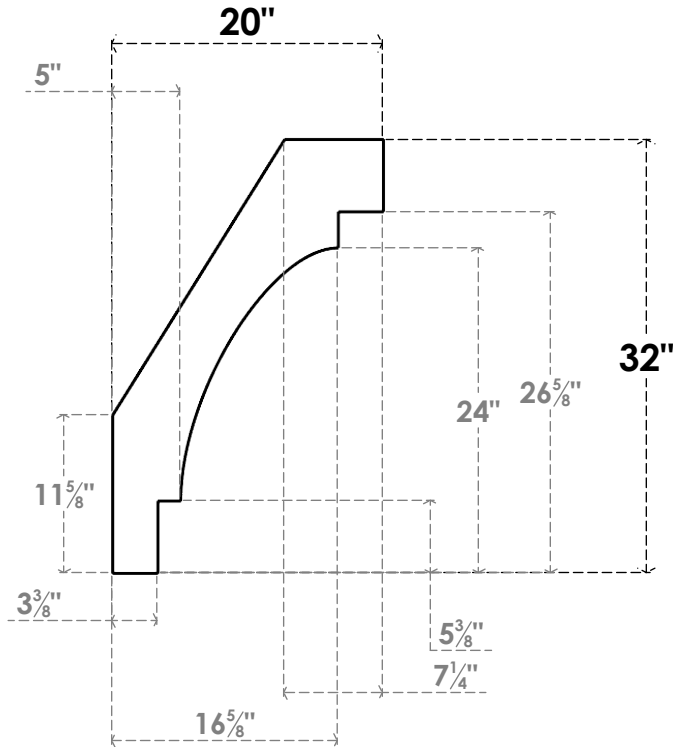

ITEM NUMBER: BRCPC040X20000X32000MRC

4"W X 20"D X 32"H MERCED ARCHITECTURAL GRADE PVC CLOSED KNEE BRACE

SIDE PROFILE

FRONT PROFILE

ISOMETRIC

EKENA MILLWORK
2300 WEST MAIN ST.
CLARKSVILLE, TX 75426
TOLL FREE: 866-607-0453
WWW.EKENAMILLWORK.COM