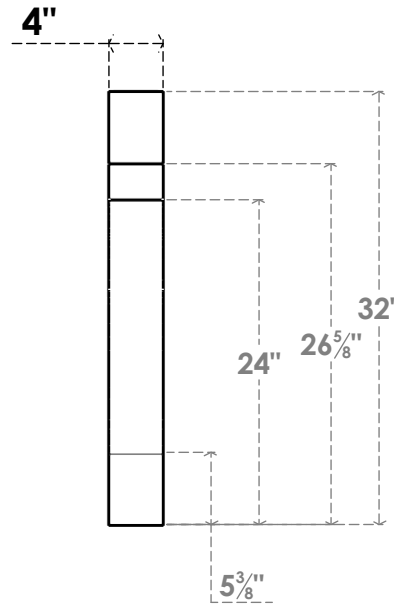

ITEM NUMBER: BRCPC040X20000X32000MRC

4"W X 20"D X 32"H MERCED ARCHITECTURAL GRADE PVC CLOSED KNEE BRACE

SIDE PROFILE

FRONT PROFILE

ISOMETRIC

EKENA MILLWORK
2300 WEST MAIN ST.
CLARKSVILLE, TX 75426
TOLL FREE: 866-607-0453
WWW.EKENAMILLWORK.COM